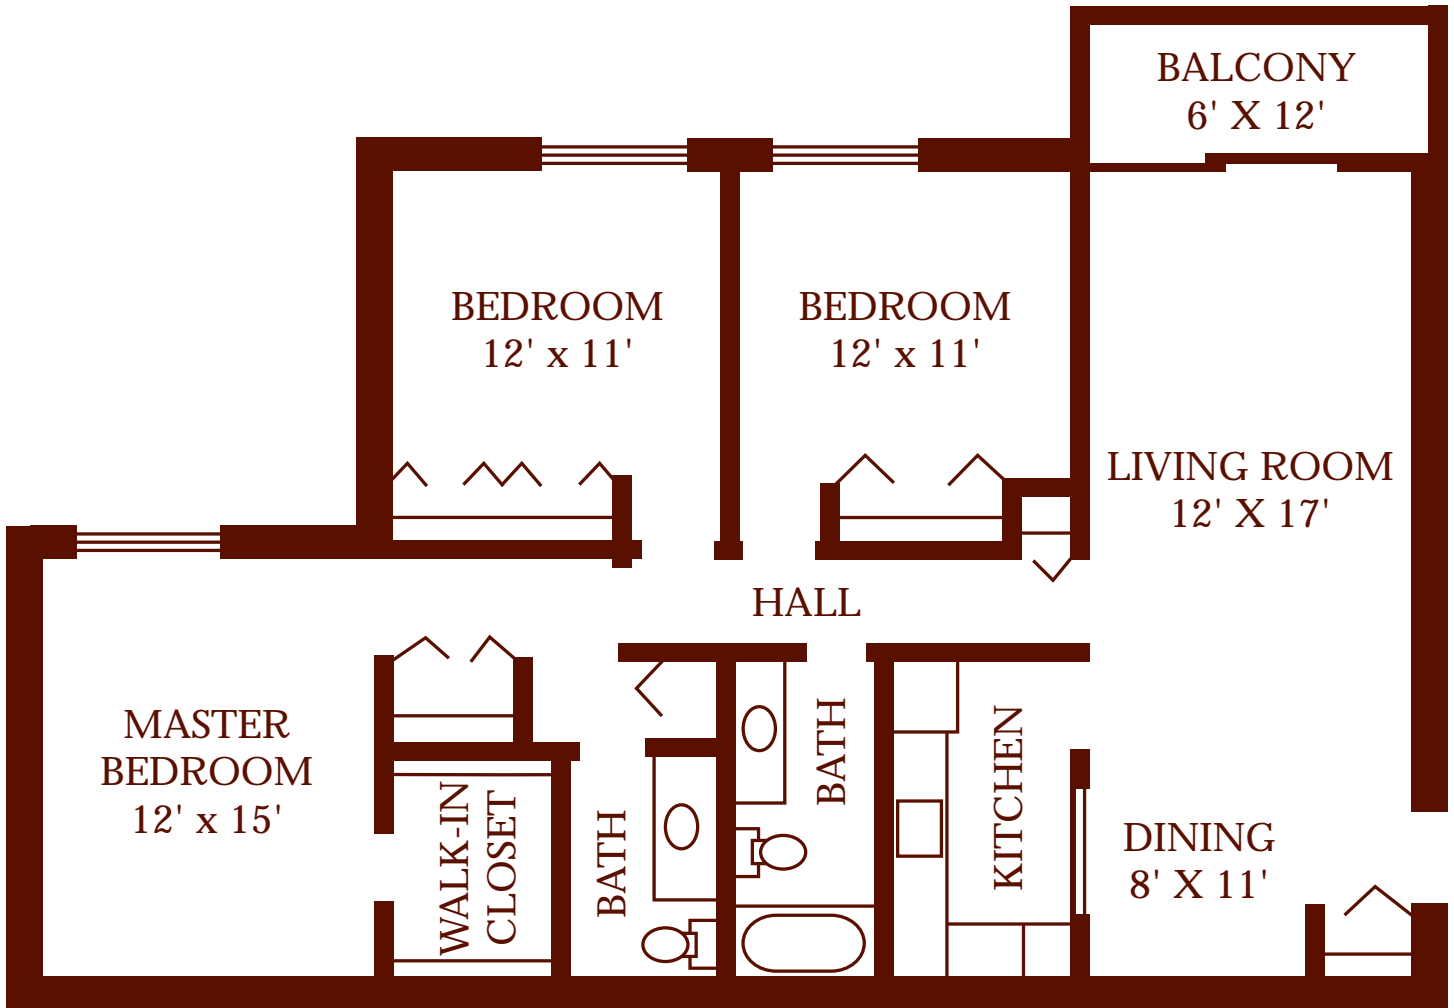

BALLANTRAE  
APARTMENTS

THREE BEDROOM

1,167 Sq. Ft.

\$ \_\_\_\_\_