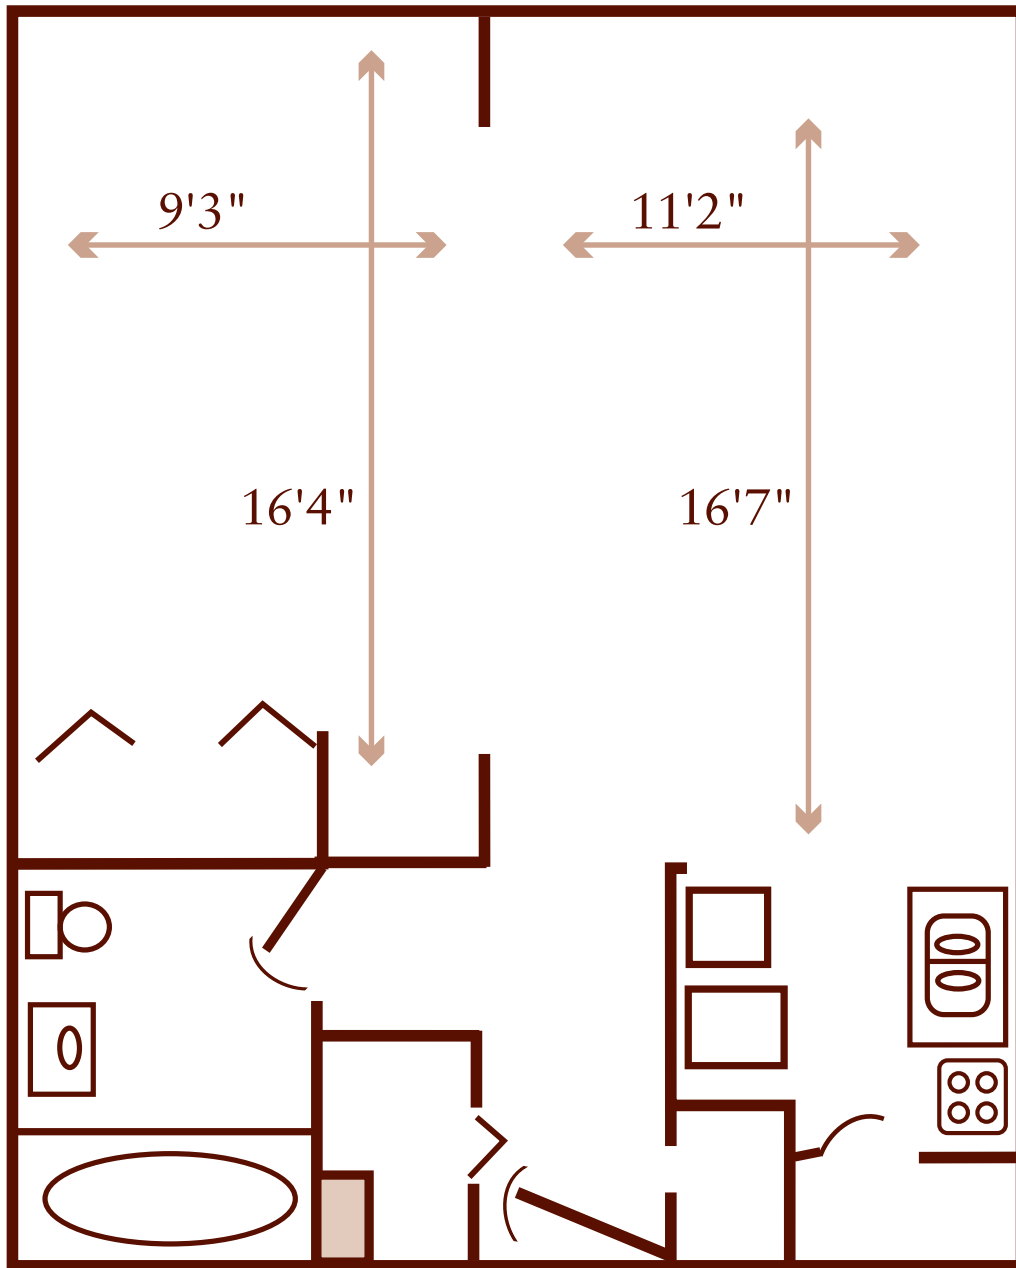

RIVERGATE APARTMENTS

CLOSED STYLE ONE BEDROOM

Approx. 530 Sq. Ft.

\$ _____

RIVERGATE APARTMENTS

OPEN STYLE ONE BEDROOM

Approx. 530 Sq. Ft.

\$ _____

RIVERGATE APARTMENTS

TWO BEDROOM

Approx. 720 Sq. Ft.

\$ _____