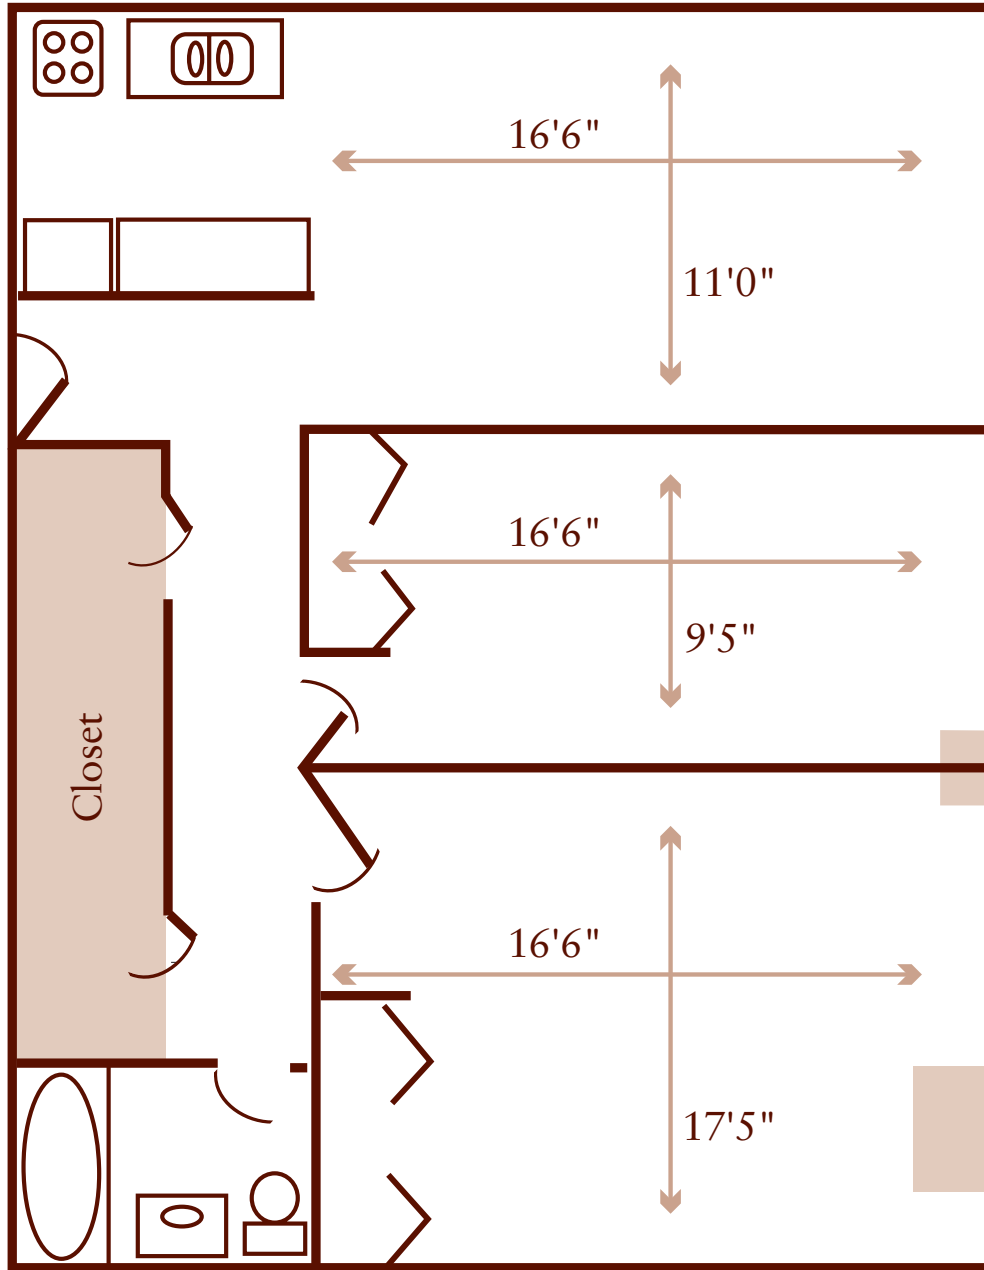

RIVERGATE APARTMENTS

CLOSED STYLE ONE BEDROOM

Approx. 530 Sq. Ft.

\$ _____

RIVERGATE APARTMENTS

OPEN STYLE ONE BEDROOM

Approx. 530 Sq. Ft.

\$ _____

RIVERGATE APARTMENTS

TWO BEDROOM

Approx. 720 Sq. Ft.

\$ _____