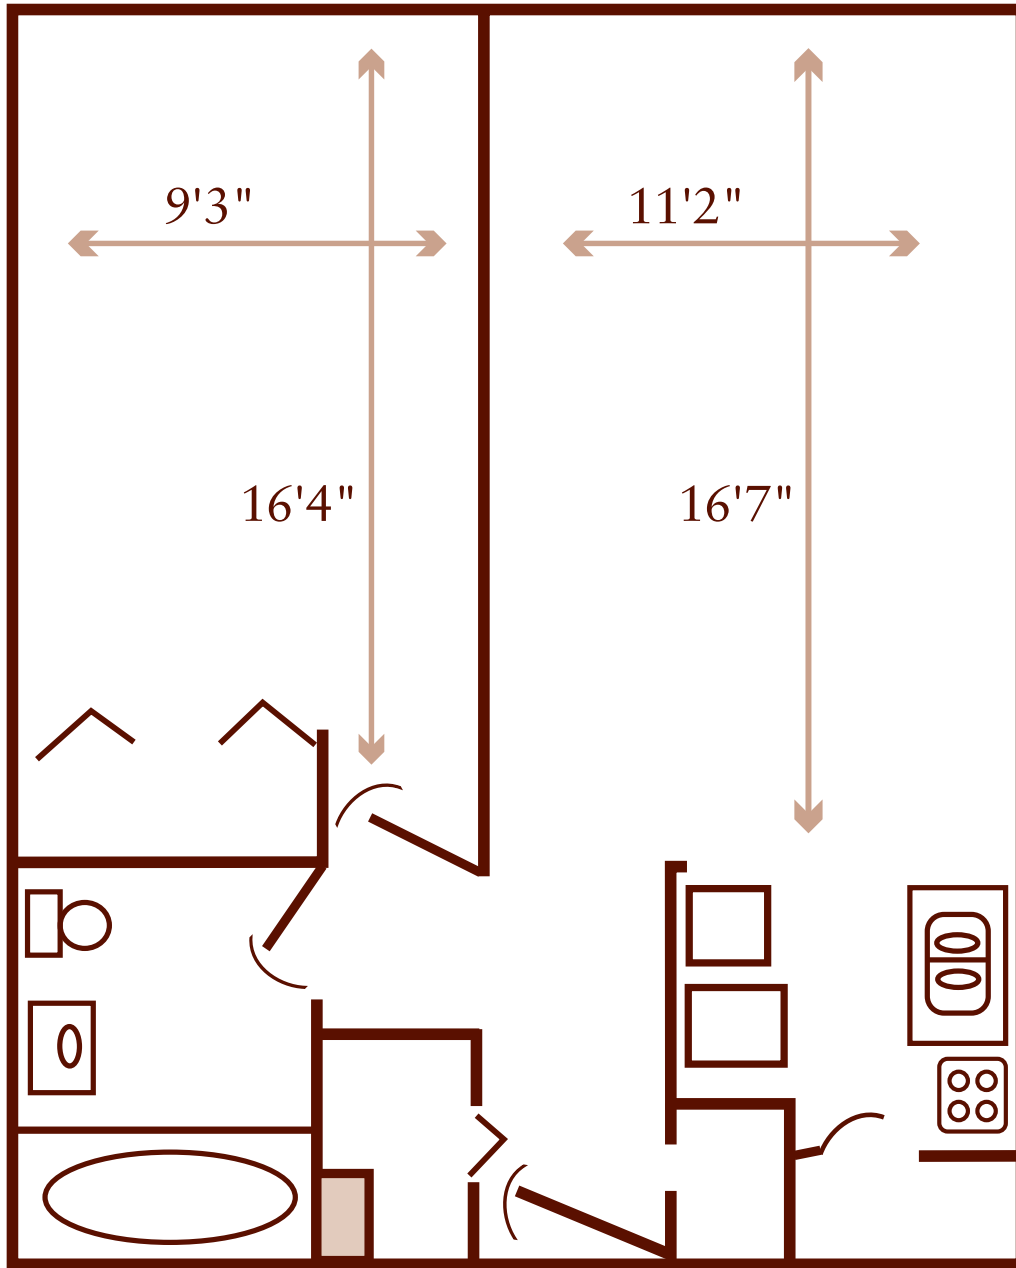

RIVERGATE APARTMENTS

CLOSED STYLE ONE BEDROOM

Approx. 530 Sq. Ft.

\$ _____

RIVERGATE APARTMENTS

OPEN STYLE ONE BEDROOM

Approx. 530 Sq. Ft.

\$ _____

RIVERGATE APARTMENTS

TWO BEDROOM

Approx. 720 Sq. Ft.

\$ _____